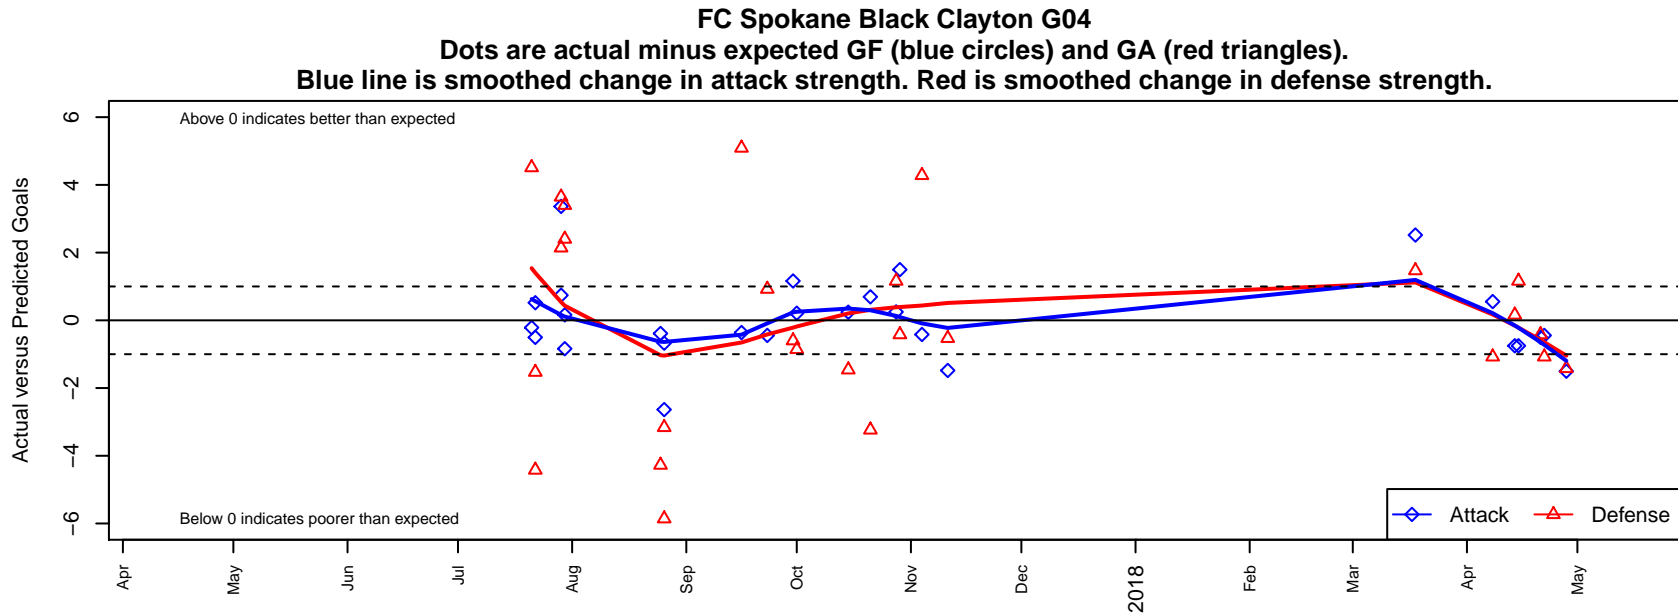

# FC Spokane Black Clayton G04

FC Spokane  
 Spokane, WA  
 G04 total strength=792  
 attack=1.45 defense=0.65  
 fall league = PSPL Classic 1 – East U14  
 spr league = Spr PSPL EWA – '04 Classic 2 – I

**attack and defense variance (black dot)  
relative to other teams  
and top 10 in region**

**attack and defense rating  
relative to others at age  
and all opponents in last 13 months**

**Performance relative to 13 month average**