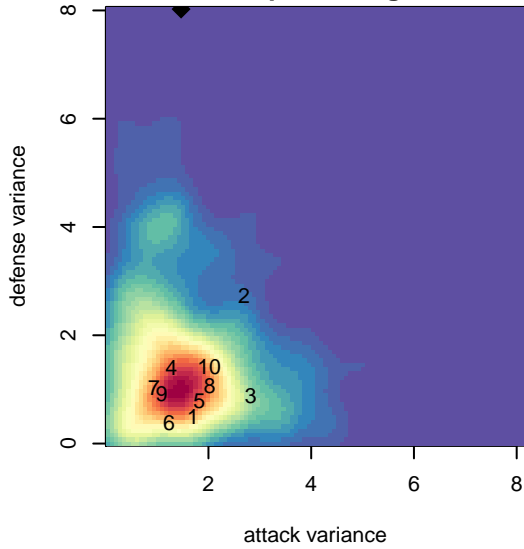

# FC Spokane Black Clayton G04

FC Spokane  
 Spokane, WA  
 G04 total strength=792  
 attack=1.45 defense=0.65  
 fall league = PSPL Classic 1 – East U14  
 spr league = Spr PSPL EWA – '04 Classic 2 – I

**attack and defense variance (black dot)  
relative to other teams  
and top 10 in region**

**attack and defense rating  
relative to others at age  
and all opponents in last 13 months**

**Performance relative to 13 month average**