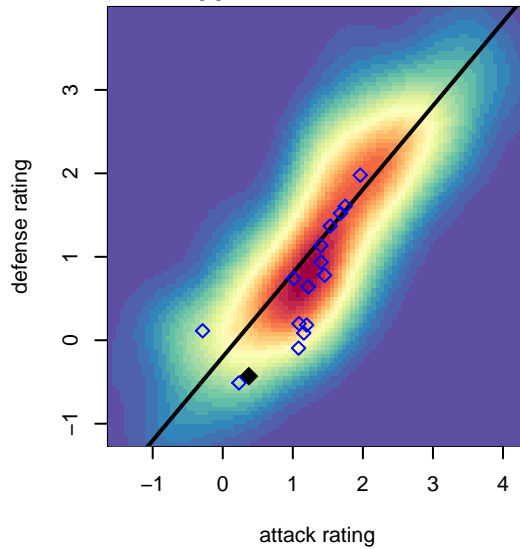

# FC Spokane Black Clayton G04

FC Spokane  
 Spokane, WA  
 G04 total strength=792  
 attack=1.45 defense=0.65  
 fall league = PSPL Classic 1 – East U14  
 spr league = Spr PSPL EWA – '04 Classic 2 – I

**attack and defense variance (black dot)  
relative to other teams  
and top 10 in region**

**attack and defense rating  
relative to others at age  
and all opponents in last 13 months**

**Performance relative to 13 month average**