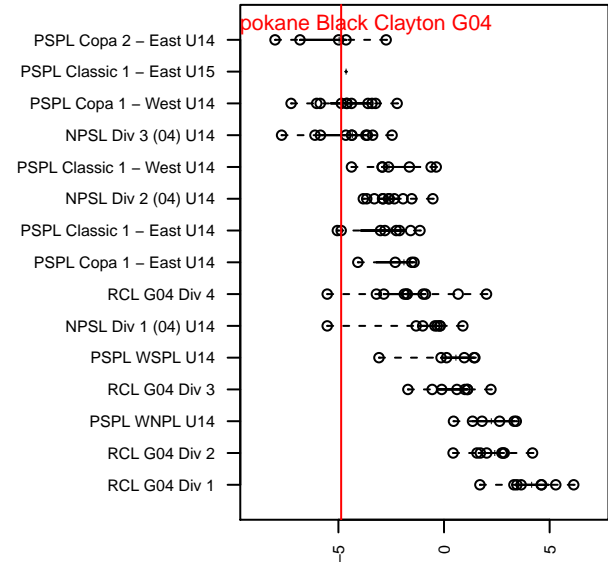

# FC Spokane Black Clayton G04

FC Spokane  
 Spokane, WA  
 G04 total strength=792  
 attack=1.45 defense=0.65  
 fall league = PSPL Classic 1 – East U14  
 spr league = Spr PSPL EWA – '04 Classic 2 – I

alt names used:  
 FC SPOKANE CLAYTON  
 FC SPOKANE CLAYTON (WA)  
 FC Spokane Clayton–Slack  
 FC Spokane GU04 Clayton  
 FC SPOKANE STRASSER (WA)  
 FC Spokane GU04 Clayton

Venues played:  
 2017 Sounders FC Cup GU14 Silver  
 2017 River City Cup U14 (2004) U14  
 2017 River City Challenge U14 (2004) U14  
 2017 PSPL Classic 1 – East U14  
 2017 Spr PSPL EWA – '04 Classic 2 – East U1

**attack and defense variance (black dot)  
relative to other teams  
and top 10 in region**

**attack and defense rating  
relative to others at age  
and all opponents in last 13 months**

**Performance relative to 13 month average**